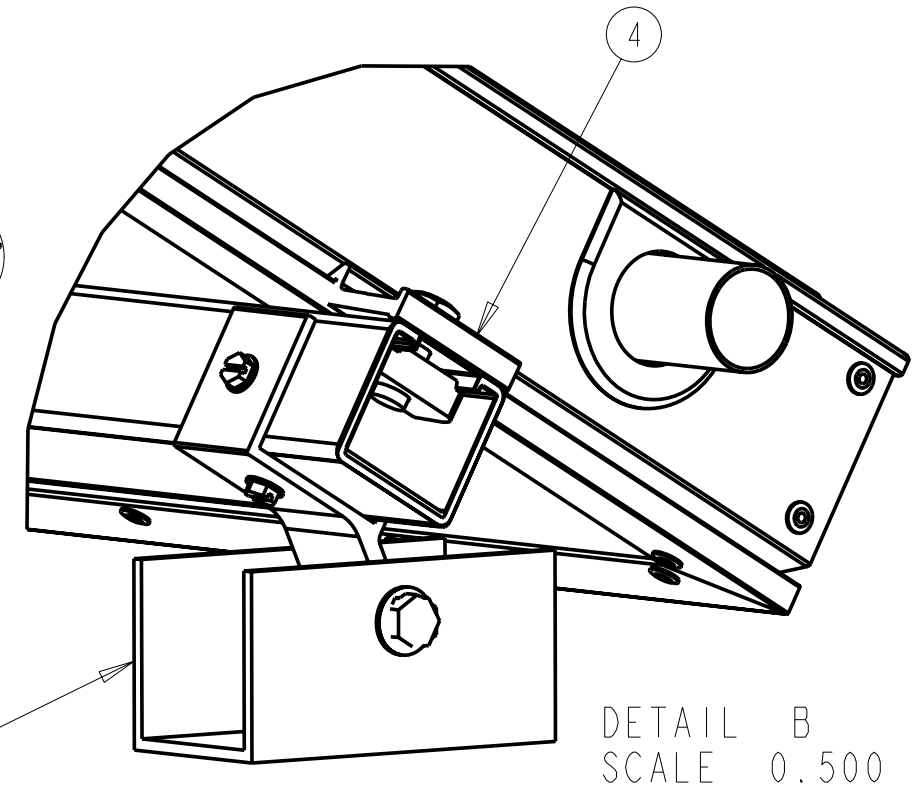

ITEM	PART NO.	DESCRIPTION
1	MTG-FF-	FIXED FRONT FOOT ASSEMBLY
2	MTG-RTL-	REAR TELESOPING LEG ASSEMBLY
3	1007-158-	1-5/8" SOLAR STRUT
4	C-SSN	STRUT NUT ASSEMBLY WITH CLIP

MAIN ASSEMBLY DRAWING

DETAIL A  
SCALE 0.500

DETAIL B  
SCALE 0.500

		SUNEARTH, INC.	
		8425 Almeria Ave., Fontana, CA 92335	
		NAME REXRACK - TWO COLLECTOR WITH FIXED FLUSH-MOUNT FRONT FEET	
DRAWN BY	BDW	REV	F
		PART NO	MATERIAL
		SHEET 1 OF 4	
		DATE 07-03-07	

1-5/8" TALL  
SOLAR STRUT

1-5/8" TALL  
SOLAR STRUT

USE 3 X #12  
ST STL  
SELF-DRILLING  
SCREWS

USE 2 X #12  
ST STL  
SELF-DRILLING  
SCREWS

DETAIL A  
SCALE 0.500  
2 PLACES

DETAIL B  
SCALE 0.500  
2 PLACES