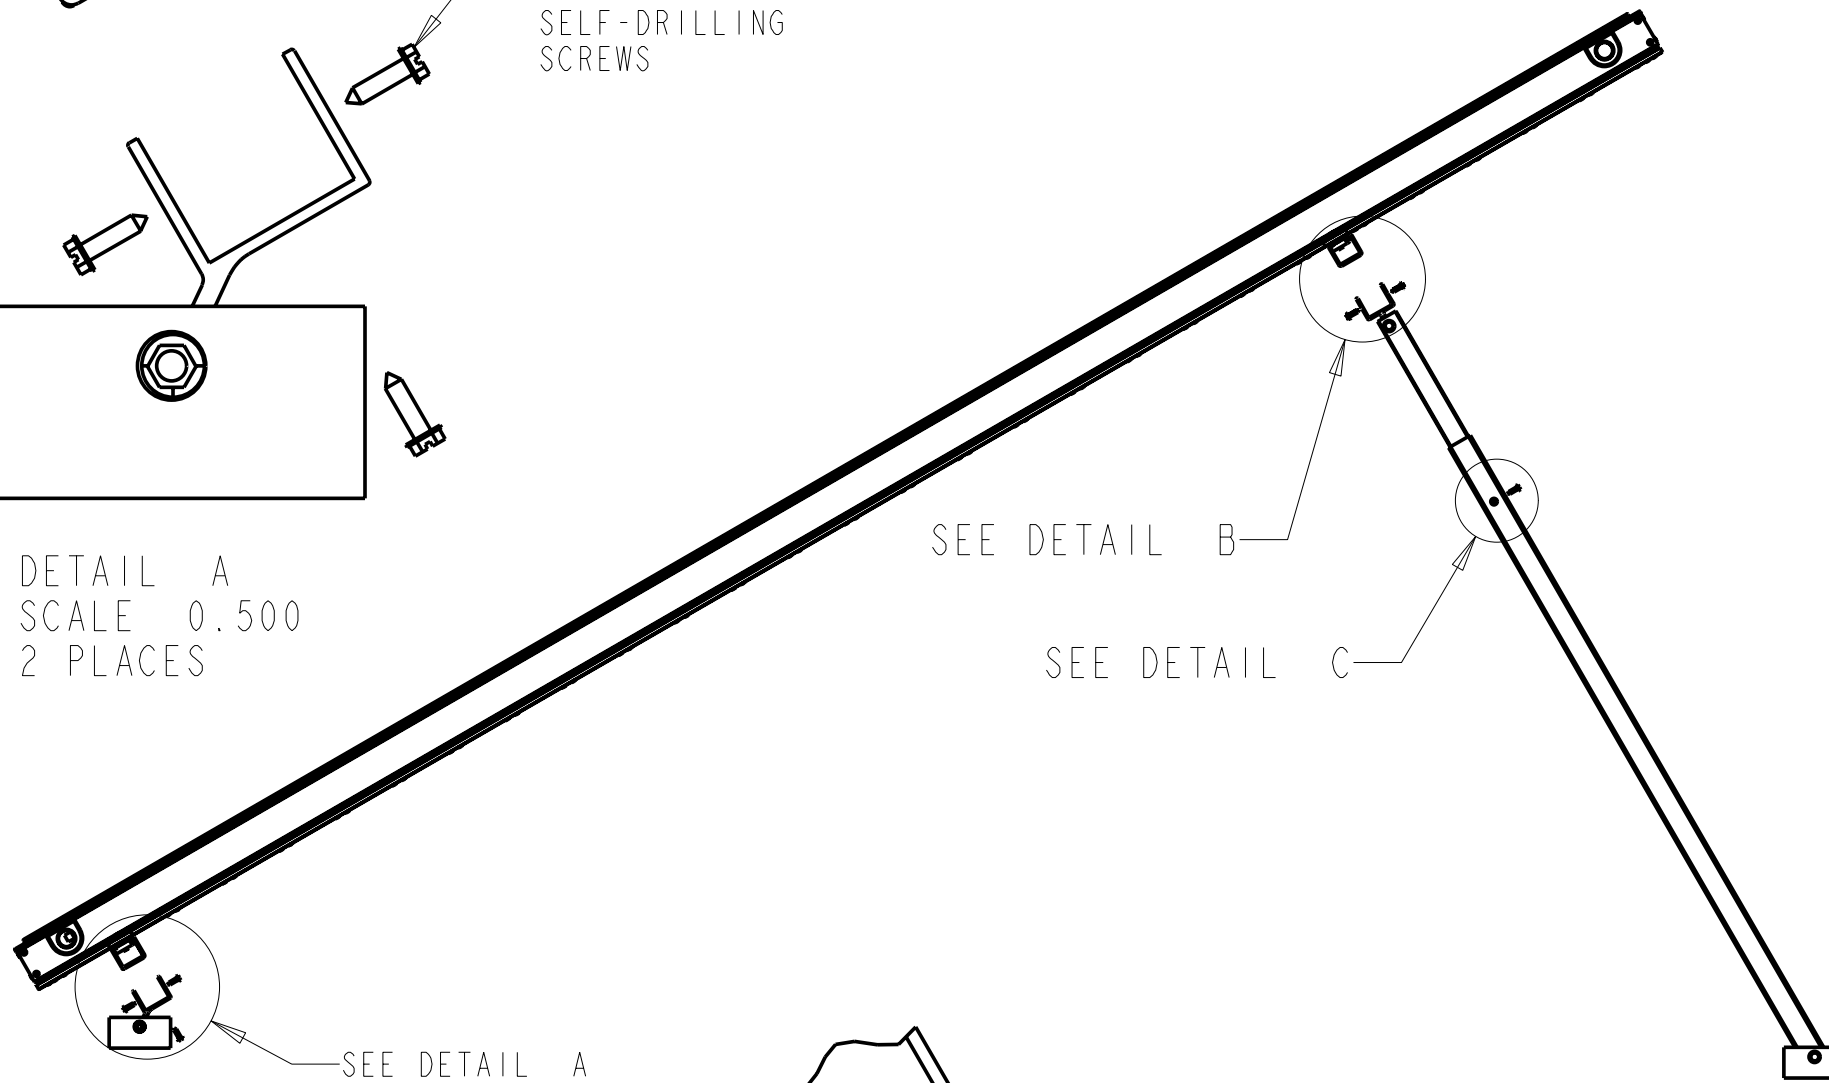

ITEM	PART NO.	DESCRIPTION
1	MTG-FF-	FIXED FRONT FOOT ASSEMBLY
2	MTG-RTL-	REAR TELESOPING LEG ASSEMBLY
3	1007-158-	1-5/8" SOLAR STRUT
4	C-SSN	STRUT NUT ASSEMBLY WITH CLIP

MAIN ASSEMBLY DRAWING

DETAIL A  
SCALE 0.500

1-5/8" TALL  
SOLAR STRUT

1-5/8" TALL  
SOLAR STRUT

USE 3 X #12  
ST STL  
SELF-DRILLING  
SCREWS

USE 2 X #12  
ST STL  
SELF-DRILLING  
SCREWS

DETAIL A  
SCALE 0.500  
2 PLACES

DETAIL B  
SCALE 0.500  
2 PLACES

SEE DETAIL B

SEE DETAIL C

SEE DETAIL A

USE 3 X #12 ST STL  
SELF-DRILLING SCREWS

DETAIL C  
SCALE 0.500  
2 PLACES

SCREWS FOR FINAL ASSEMBLY

SUNEARTH, INC.			
8425 Almeria Ave., Fontana, CA 92335			
NAME REXRACK - TWO COLLECTOR WITH FIXED FLUSH-MOUNT FRONT FEET			
DRAWN BY BDW	REV F	PART NO	MATERIAL
SHEET 3 OF 4		DATE 07-03-07	