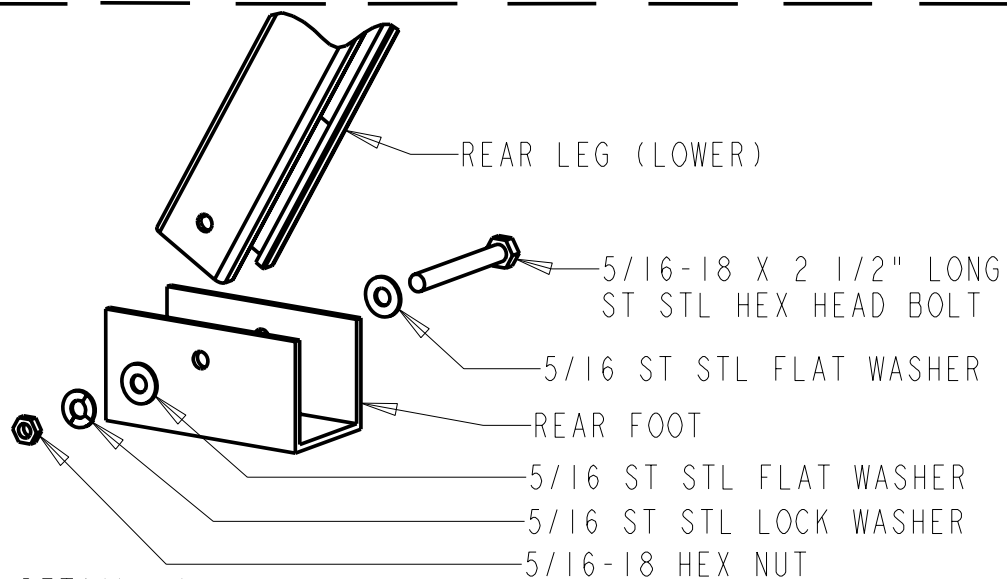

ITEM	PART NO.	DESCRIPTION
1	MTG-FF-	FIXED FRONT FOOT ASSEMBLY
2	MTG-RTL-	REAR TELESOPING LEG ASSEMBLY
3	1007-158-	1-5/8" SOLAR STRUT
4	C-SSN	STRUT NUT ASSEMBLY WITH CLIP

MAIN ASSEMBLY DRAWING

DETAIL A  
SCALE 0.500

DETAIL B  
SCALE 0.500

		SUNEARTH, INC.	
		8425 Almeria Ave., Fontana, CA 92335	
		NAME REXRACK - TWO COLLECTOR WITH FIXED FLUSH-MOUNT FRONT FEET	
DRAWN BY	BDW	REV	F
		PART NO	MATERIAL
		SHEET 1 OF 4	
		DATE 07-03-07	

DETAIL 3  
C-SSN STRUT NUT ASSEMBLY WITH CLIP (SOLAR STRUT NOT INCULDED)  
SCALE 0.300

DETAIL 4  
MTG-FF-XXX FIXED FRONT FOOT ASSEMBLY  
SCALE 0.300

DETAIL 2  
MTG-RTL-XXX REAR TELESCOPING LEG ASSEMBLY (UPPER PORTION)  
SCALE 0.300

1-5/8" TALL  
SOLAR STRUT

1-5/8" TALL  
SOLAR STRUT

USE 3 X #12  
ST STL  
SELF-DRILLING  
SCREWS

USE 2 X #12  
ST STL  
SELF-DRILLING  
SCREWS

DETAIL A  
SCALE 0.500  
2 PLACES

DETAIL B  
SCALE 0.500  
2 PLACES