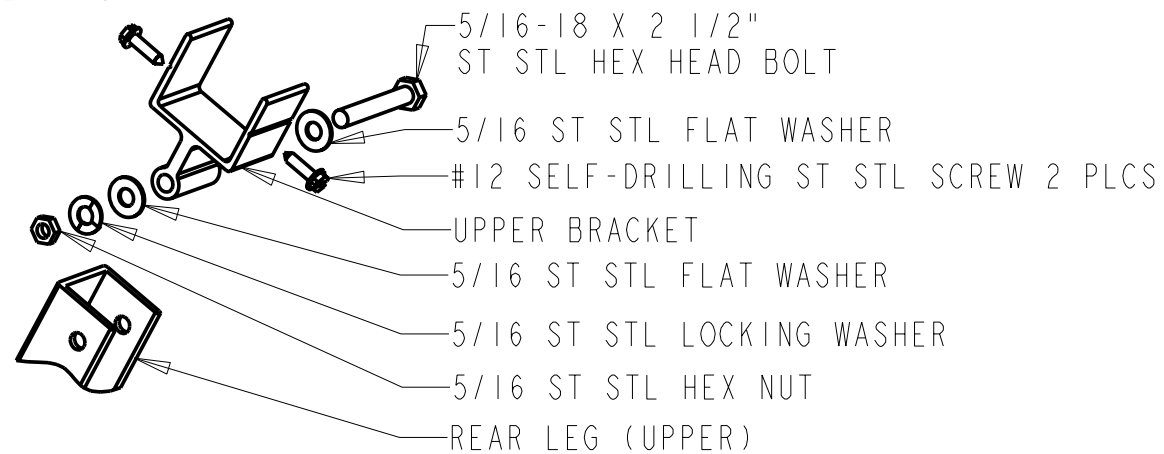

ITEM	PART NO.	DESCRIPTION
1	MTG-FF-	FIXED FRONT FOOT ASSEMBLY
2	MTG-RTL-	REAR TELESOPING LEG ASSEMBLY
3	1007-158-	1-5/8" SOLAR STRUT
4	C-SSN	STRUT NUT ASSEMBLY WITH CLIP

MAIN ASSEMBLY DRAWING

DETAIL A  
SCALE 0.500

DETAIL B  
SCALE 0.500

		SUNEARTH, INC.	
		8425 Almeria Ave., Fontana, CA 92335	
		NAME REXRACK - TWO COLLECTOR WITH FIXED FLUSH-MOUNT FRONT FEET	
DRAWN BY	BDW	REV	F
		PART NO	MATERIAL
		SHEET 1 OF 4	
		DATE 07-03-07	

DETAIL 3  
C-SSN STRUT NUT ASSEMBLY WITH CLIP (SOLAR STRUT NOT INCULDED)  
SCALE 0.300

DETAIL 4  
MTG-FF-XXX FIXED FRONT FOOT ASSEMBLY  
SCALE 0.300

DETAIL 2  
MTG-RTL-XXX REAR TELESCOPING LEG ASSEMBLY (UPPER PORTION)  
SCALE 0.300

1-5/8" TALL  
SOLAR STRUT

1-5/8" TALL  
SOLAR STRUT

USE 3 X #12  
ST STL  
SELF-DRILLING  
SCREWS

USE 2 X #12  
ST STL  
SELF-DRILLING  
SCREWS

DETAIL A  
SCALE 0.500  
2 PLACES

DETAIL B  
SCALE 0.500  
2 PLACES