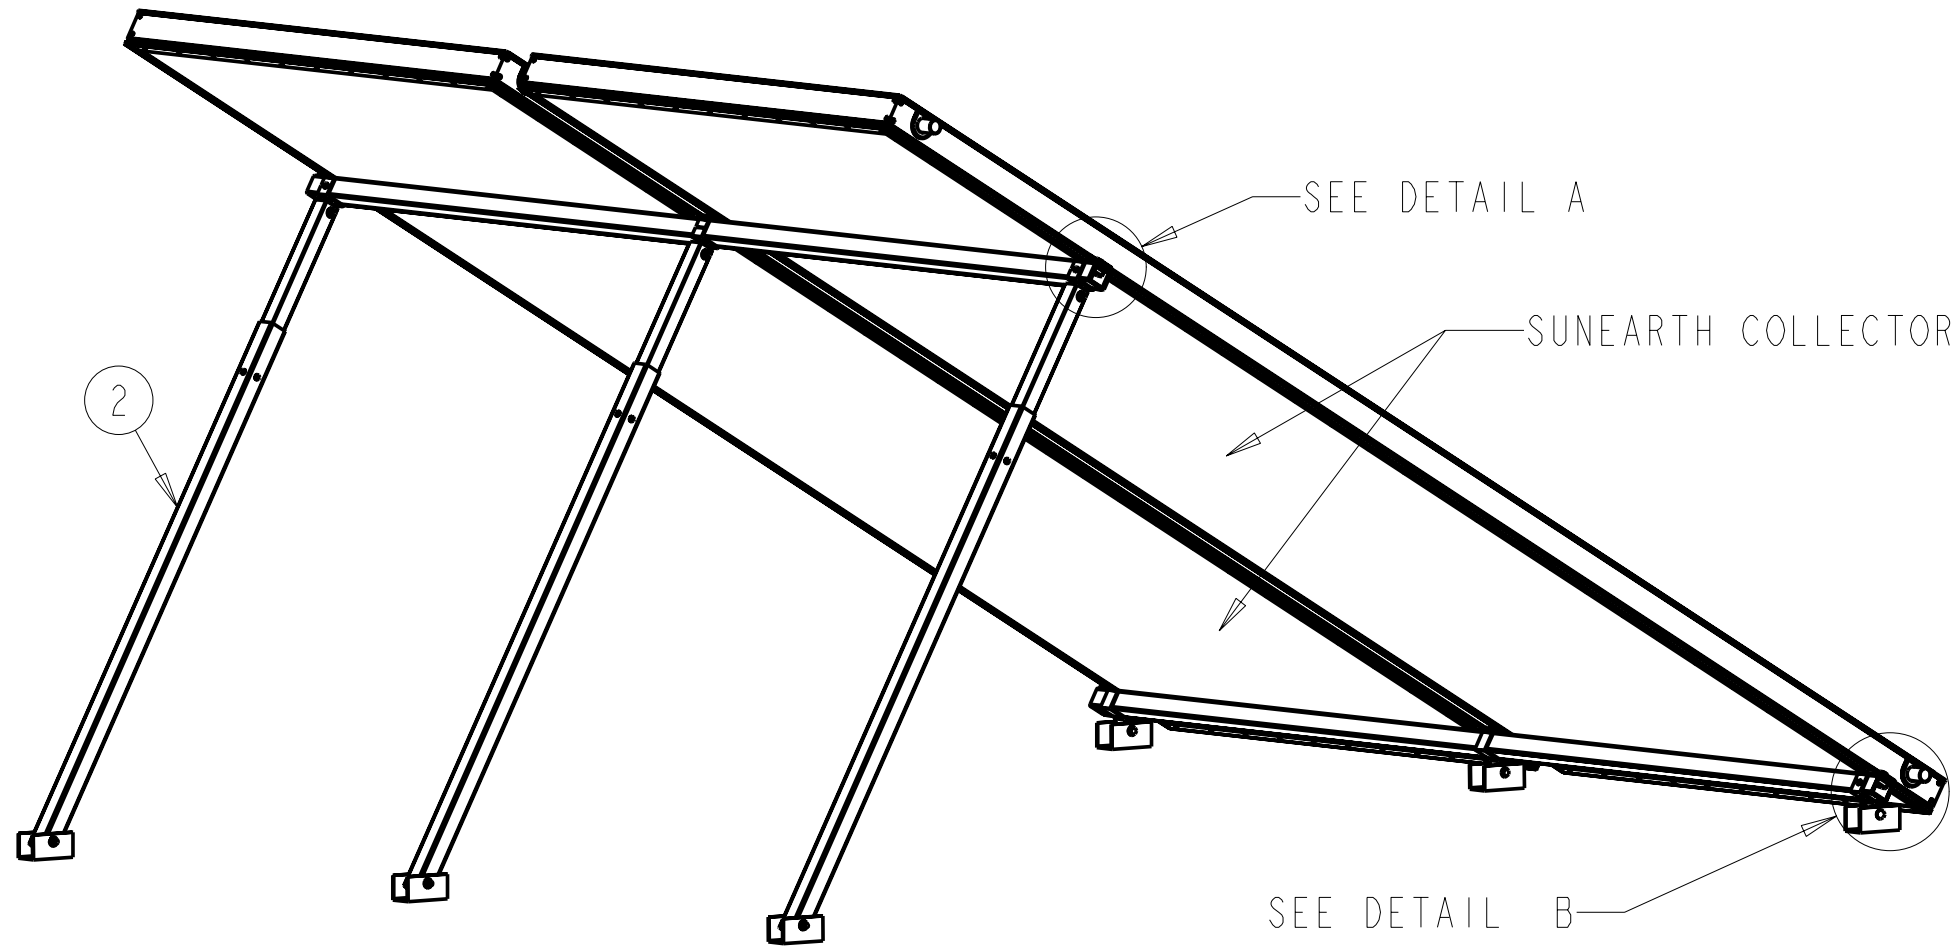

ITEM	PART NO.	DESCRIPTION
1	MTG-FF-	FIXED FRONT FOOT ASSEMBLY
2	MTG-RTL-	REAR TELESOPING LEG ASSEMBLY
3	1007-158-	1-5/8" SOLAR STRUT
4	C-SSN	STRUT NUT ASSEMBLY WITH CLIP

MAIN ASSEMBLY DRAWING

DETAIL A  
SCALE 0.500

DETAIL B  
SCALE 0.500

		SUNEARTH, INC.	
		8425 Almeria Ave., Fontana, CA 92335	
		NAME REXRACK - TWO COLLECTOR WITH FIXED FLUSH-MOUNT FRONT FEET	
DRAWN BY	BDW	REV	F
		PART NO	MATERIAL
		SHEET 1 OF 4	
		DATE 07-03-07	

DETAIL 3  
C-SSN STRUT NUT ASSEMBLY WITH CLIP (SOLAR STRUT NOT INCULDED)  
SCALE 0.300

DETAIL 4  
MTG-FF-XXX FIXED FRONT FOOT ASSEMBLY  
SCALE 0.300

DETAIL 2  
MTG-RTL-XXX REAR TELESCOPING LEG ASSEMBLY (UPPER PORTION)  
SCALE 0.300

1-5/8" TALL  
SOLAR STRUT

1-5/8" TALL  
SOLAR STRUT

USE 3 X #12  
ST STL  
SELF-DRILLING  
SCREWS

USE 2 X #12  
ST STL  
SELF-DRILLING  
SCREWS

DETAIL A  
SCALE 0.500  
2 PLACES

DETAIL B  
SCALE 0.500  
2 PLACES