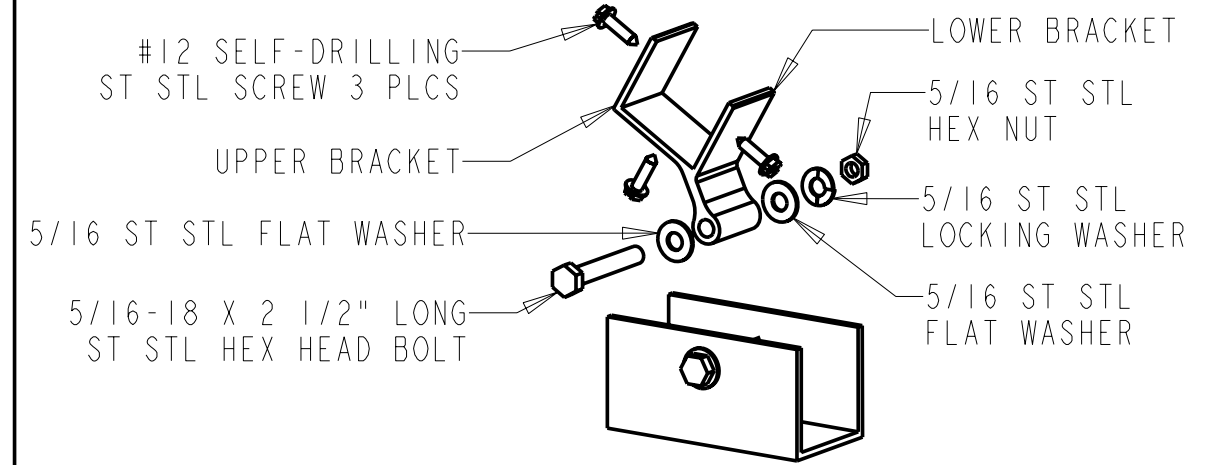

DETAIL 4
MTG-FF-XXX FIXED FRONT FOOT ASSEMBLY
SCALE 0.300