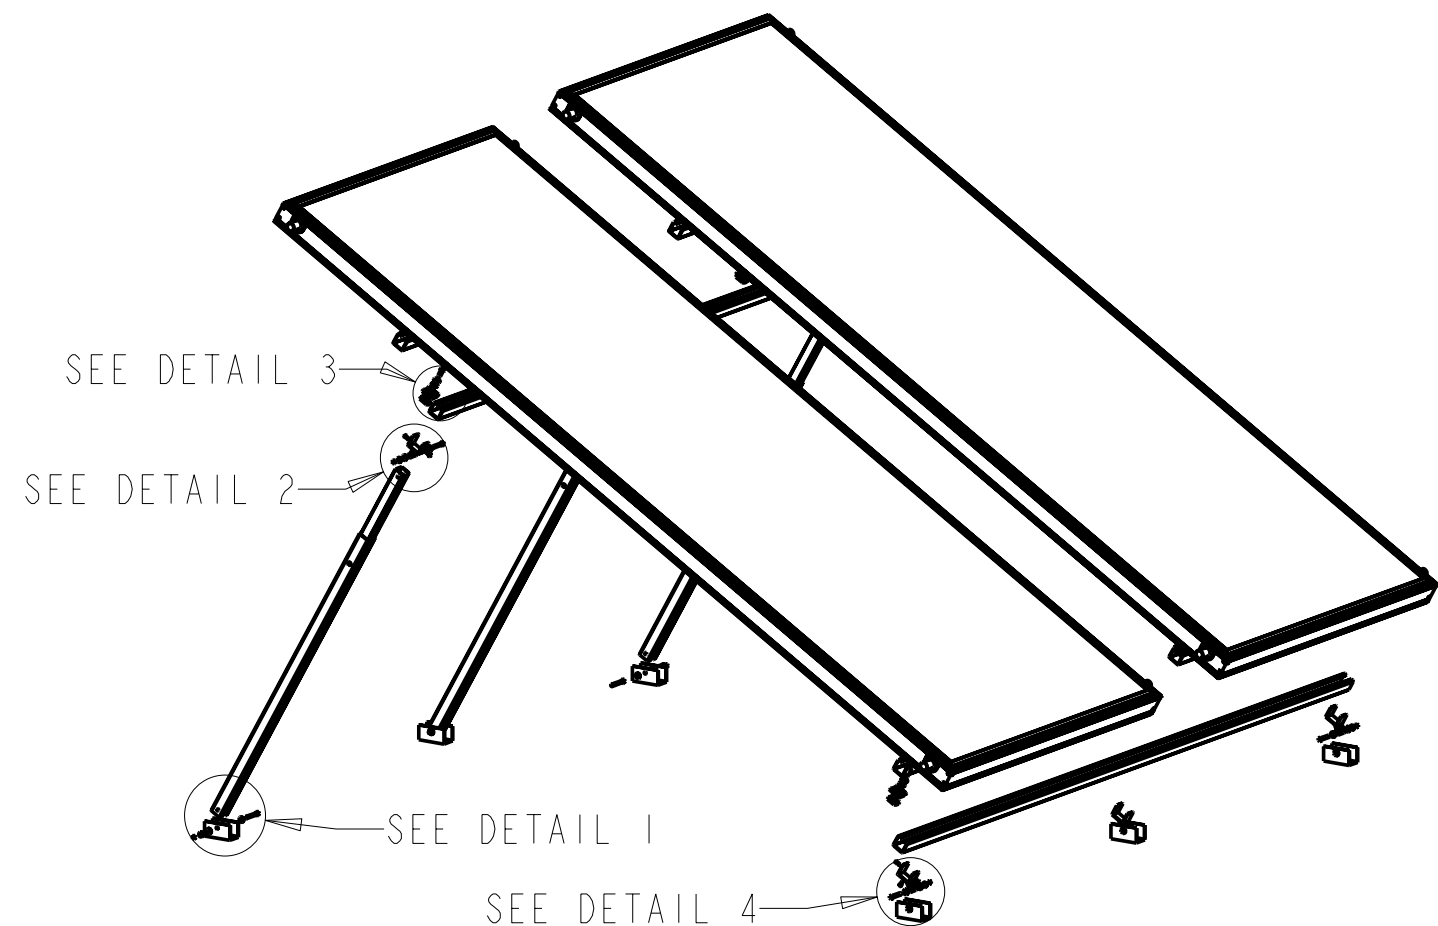

SUNEARTH, INC.			
8425 Almeria Ave., Fontana, CA 92335			
NAME REXRACK - TWO COLLECTOR WITH FIXED FLUSH-MOUNT FRONT FEET			
DRAWN BY	BDW	REV	F
PART NO		MATERIAL	
SHEET 2 OF 4			DATE 07-03-07