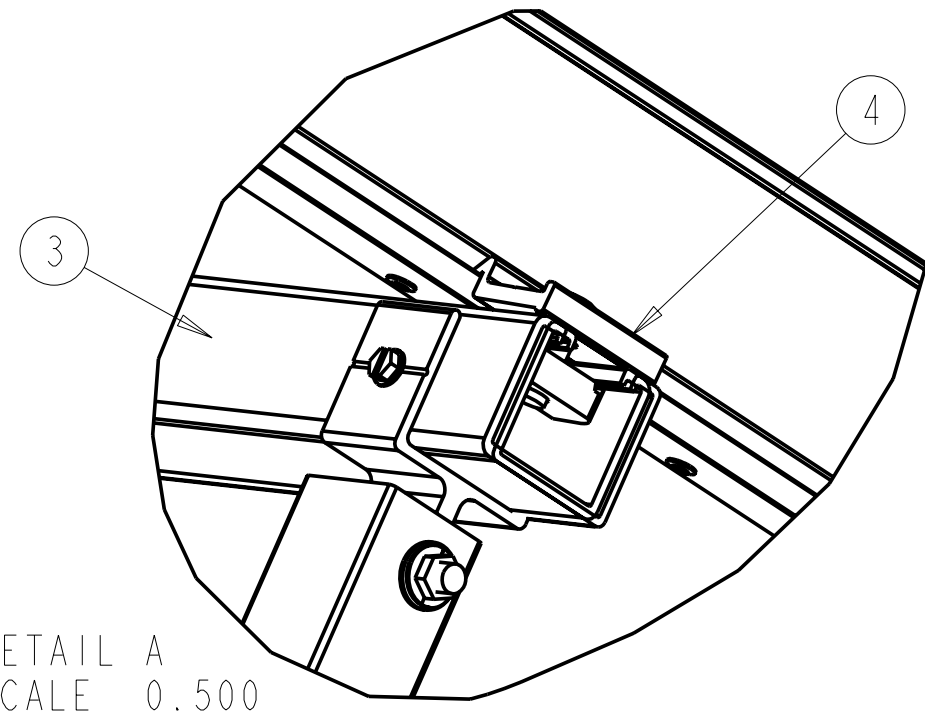

ITEM	PART NO.	DESCRIPTION
1	MTG-FF-	FIXED FRONT FOOT ASSEMBLY
2	MTG-RTL-	REAR TELESOPING LEG ASSEMBLY
3	1007-158-	1-5/8" SOLAR STRUT
4	C-SSN	STRUT NUT ASSEMBLY WITH CLIP

MAIN ASSEMBLY DRAWING

DETAIL A  
SCALE 0.500

DETAIL B  
SCALE 0.500

		SUNEARTH, INC.	
		8425 Almeria Ave., Fontana, CA 92335	
		NAME REXRACK - TWO COLLECTOR WITH FIXED FLUSH-MOUNT FRONT FEET	
DRAWN BY	BDW	REV	F
		PART NO	MATERIAL
		SHEET 1 OF 4	
		DATE 07-03-07	

DETAIL 3  
C-SSN STRUT NUT ASSEMBLY WITH CLIP (SOLAR STRUT NOT INCULDED)  
SCALE 0.300

DETAIL 4  
MTG-FF-XXX FIXED FRONT FOOT ASSEMBLY  
SCALE 0.300

DETAIL 2  
MTG-RTL-XXX REAR TELESCOPING LEG ASSEMBLY (UPPER PORTION)  
SCALE 0.300

1-5/8" TALL  
SOLAR STRUT

1-5/8" TALL  
SOLAR STRUT

USE 3 X #12  
ST STL  
SELF-DRILLING  
SCREWS

USE 2 X #12  
ST STL  
SELF-DRILLING  
SCREWS

DETAIL A  
SCALE 0.500  
2 PLACES

DETAIL B  
SCALE 0.500  
2 PLACES