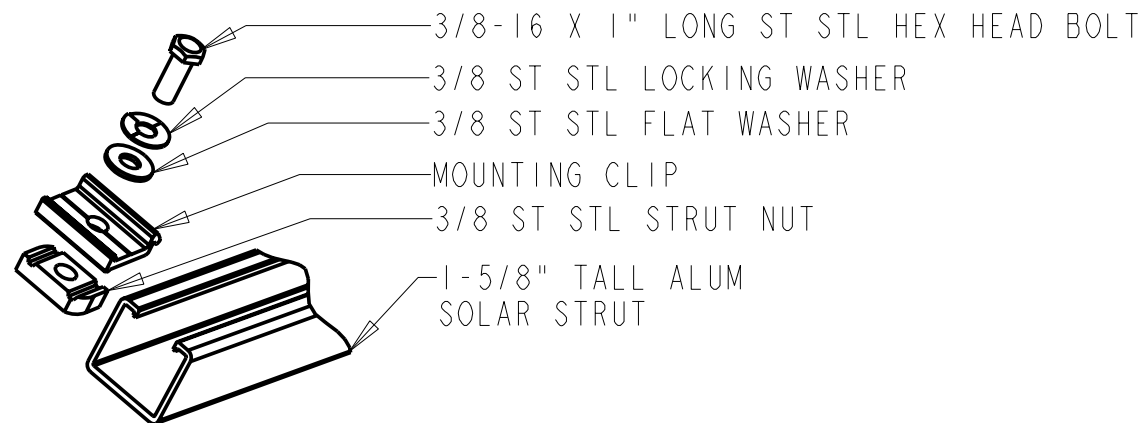

DETAIL 3
C-SSN STRUT NUT ASSEMBLY WITH CLIP (SOLAR STRUT NOT INCULDED)
SCALE 0.300